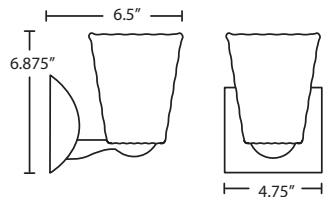

NICO 5

MINI SCONCES WALL

location:
DAMP

SPECIFICATIONS:

DESCRIPTION

Wall-mounted sconce featuring one handcrafted glass.

LAMPING

Standard: 60W A15 or A19 120V incandescent, suitable for dimming, lamp not included. (*Incandescent dimmer is suitable for dimming, not included*)

LED: 9W Replaceable LED source, 120V, dimmable, 90+ CRI, 2800°K CCT, 800 lumens, 30,000 hours, lamp included.

DIFFUSER

Shade shall be handcrafted glass of various decors.

CONSTRUCTION

Fixture utilizes die-cast arm assembly and stamped steel canopy (4.75" H), with plated metal finish.

METAL FINISH

Fixture shall be finished in Bronze, Chrome or Satin Nickel.

MOUNTING

Installs directly to a 4" octagonal outlet box. Orient upward or downward, wall-mount only.

LABELS

UL or ETL Listed. Suitable for Damp Locations (interior use only).

NICO 5 SHOWN IN GLITTER STONE (NIC05GL)

ORDERING:

FIXTURE	GLASS OPTIONS	LAMP OPTIONS	METAL FINISH
1WZ Sconce	NIC05CL Clear Stone NIC05GL Glitter Stone	(blank) 60W Incan LED 9W LED	BR Bronze CR Chrome SN Satin Nickel

Ex. 1WZ-NIC05CL-SN
Nico 5 Mini Sconce, Clear Stone Glass,
Satin Nickel Finish